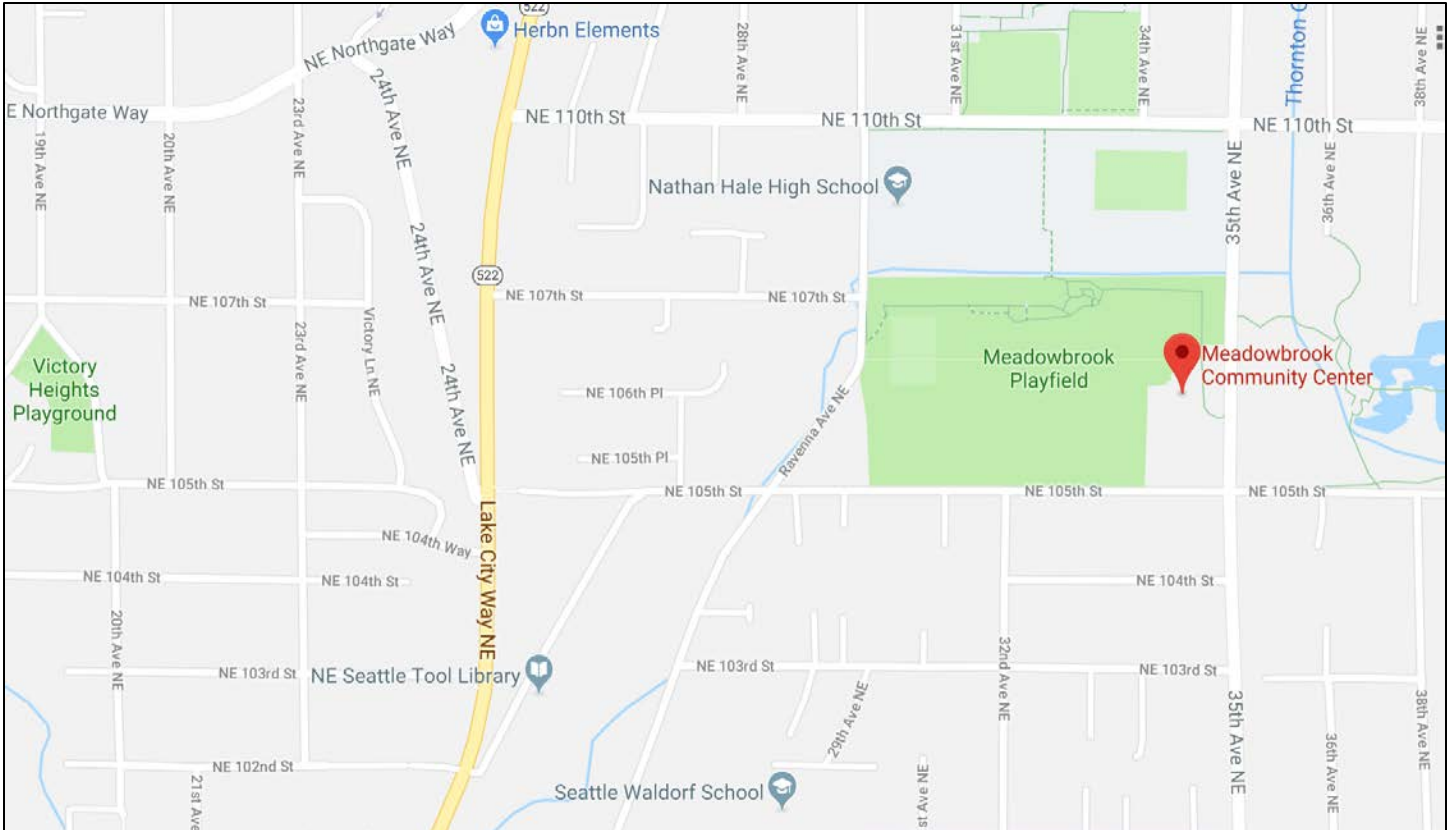

Driving map to interim worship space for University Unitarian Church, July 2018–August 2019

During our construction project, UUC will hold services and social gatherings at Meadowbrook Community Center. It is located just 2 miles north of the UU church:

Meadowbrook Community Ctr
10517 35th Ave NE
Seattle, WA 98125

This is on the same #65 bus line as the church.

To drive to Meadowbrook, simply go 2 miles north on 35th Ave NE from our UUC home.